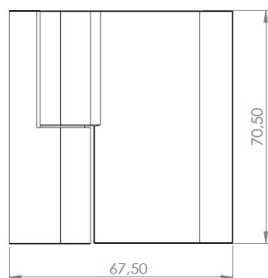

PRODUCT SHEET

Description:

Shower Hinge "Jaro" Up/Down, SS-Look, 90DG, Left, Wall/Glass ,6-8mm Glass Thickness, $\varnothing 14$ mm Drilling, All Brass Material,, Self closing from 45 DG, Hold Stop at 0 & 90 DG

Item number:

15.23.115-5

Units	Box	Carton	HS Code	Barcode
Pcs.	1	20	8302100090	
				5704866508117

SISO A/S

Mileparken 11
DK-2740 Skovlunde
Denmark
VAT: DK 24786013

Phone +45 45 830 900

www.siso.dk
siso@siso.dk